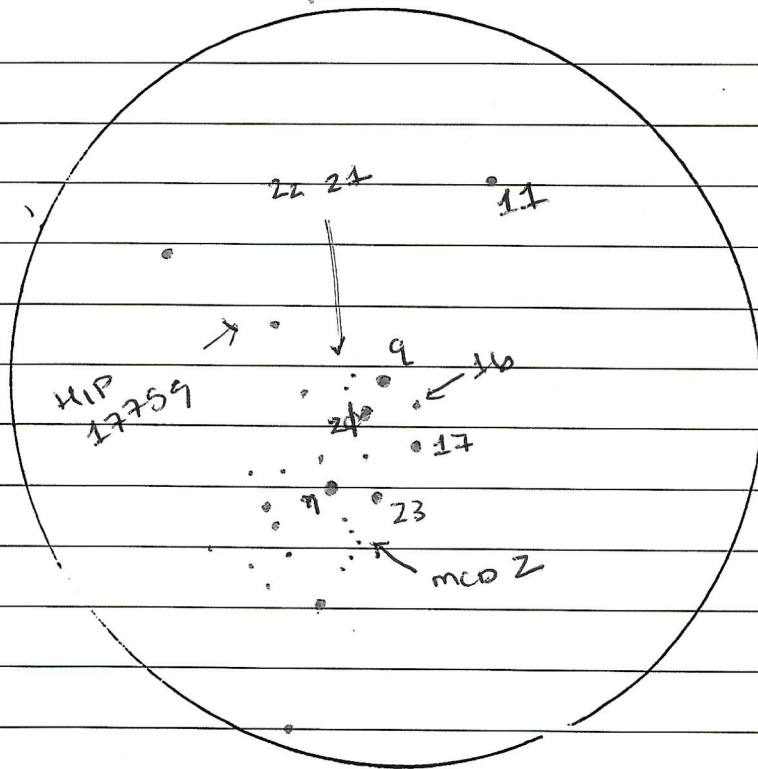

Tau

Pleiades
2022 Oct 5
3:37 am AKDT
FAI
10x50 Binocs